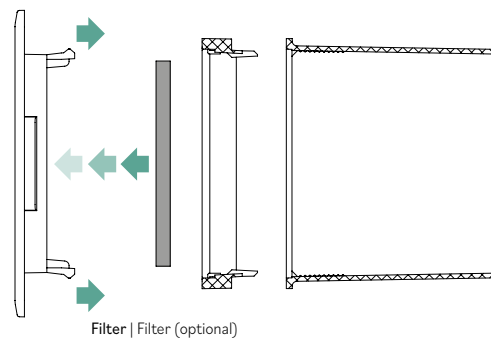

VMC design Moon collection grills | Moon collection design VMC grilles

ZEICHNUNGEN | DRAWINGS

	A	B	C	D	E	H
mm	21	241	280	130	4	91

ACCESSORIES - DOMESTIC

CODES | CODES

Modell Model	Modell Model	Modell Model	Preise pro Schachtel pieces per box
PLUTO	PLUTO SILVER	PLUTO CHROME	5
EARTH	EARTH SILVER	EARTH CHROME	5
MARS	MARS SILVER	MARS CHROME	5
SATURN	SATURN SILVER	SATURN CHROME	5

KLEMMENBEFESTIGUNG | FITTING WITH CLIPS

Filter Wirkungsgrad G2 ISO COARSE > 45 % FTRGALAXY | G2 ISO COARSE > 45 % efficiency filter FTRGALAXY

Modell | Model

FTRGALAXY