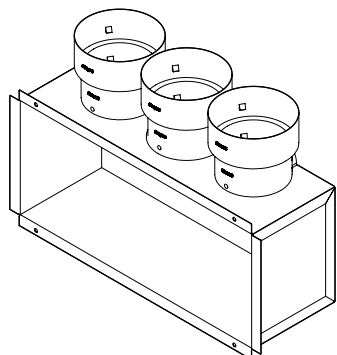

PLUGVMPB

Descrizione: plenum per installazione su parete in cartongesso in acciaio verniciato nero con stacchi in plastica (tipo PLUGS).

Description: plenum for wall-mounted plasterboard installation in steel black painted with plastic spigots (PLUGS type).

PLUGVMPB0200100

	A	B	C	D	E	F	H
mm	125	197	225	125	82	25	98

PLUGVMPB0250100

	A	B	C	D	E	F	G	H
mm	125	247	275	125	82	25	100	98

PLUGVMPB

DISEGNI | DRAWINGS

PLUGVMPB0350150

Vista laterale | Lateral view A-A

	A	B	C	D	E	F	G	H
mm	125	347	375	175	82	25	100	148

APPLICAZIONI | APPLICATIONS

PERDITE DI CARICO | PRESSURE DROP

200x100

250x100

350x150

CODICI | CODES

Modello | Model

PLUGPVMPB (200x100)

PLUGPVMPB (250x100)

PLUGPVMPB (350x150)