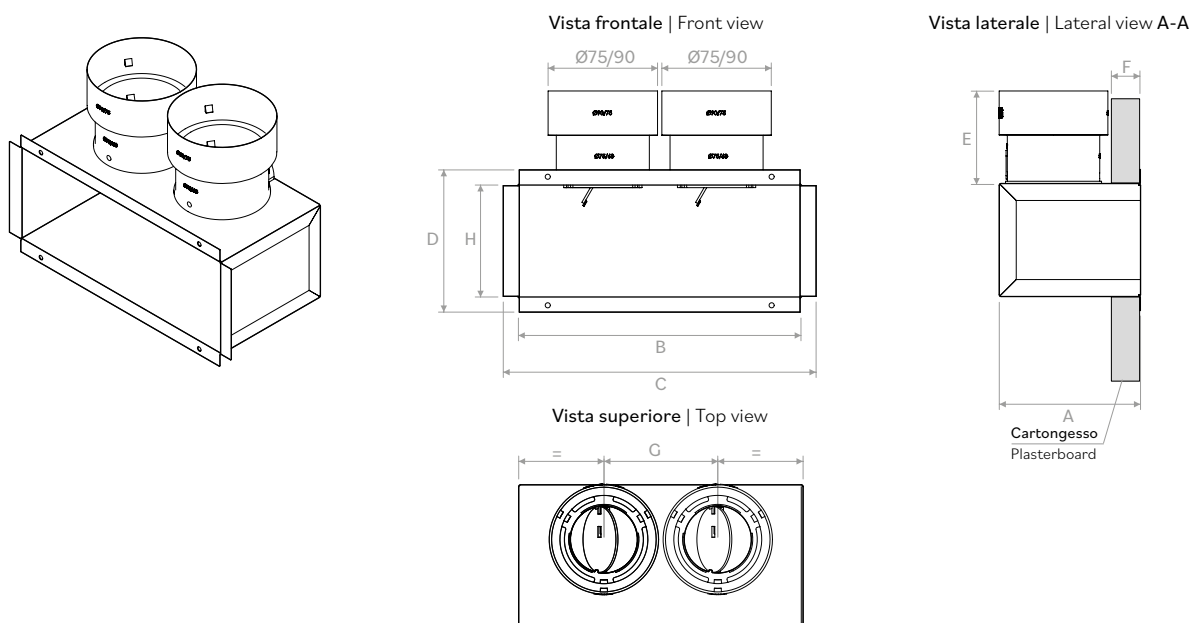

PLUGVMPB

Descrizione: plenum per installazione su parete in cartongesso in acciaio verniciato nero con stacchi in plastica (tipo PLUGS).

Description: plenum for wall-mounted plasterboard installation in steel black painted with plastic spigots (PLUGS type).

PLUGVMPB0200100

	A	B	C	D	E	F	H
mm	125	197	225	125	82	25	98

PLUGVMPB0250100

	A	B	C	D	E	F	G	H
mm	125	247	275	125	82	25	100	98

PLUGVMPB

DISEGNI | DRAWINGS

PLUGVMPB0350150

Vista laterale | Lateral view A-A

	A	B	C	D	E	F	G	H
mm	125	347	375	175	82	25	100	148

APPLICAZIONI | APPLICATIONS

PERDITE DI CARICO | PRESSURE DROP

200x100

250x100

350x150

CODICI | CODES

Modello | Model

PLUGPVMPB (200x100)

PLUGPVMPB (250x100)

PLUGPVMPB (350x150)