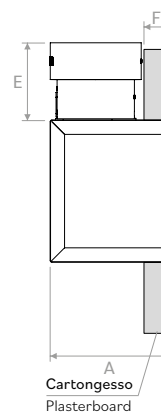

PLUGVMPB

Descrizione: plenum per installazione su parete in cartongesso in acciaio verniciato nero con stacchi in plastica (tipo PLUGS).

Description: plenum for wall-mounted plasterboard installation in steel black painted with plastic spigots (PLUGS type).

PLUGVMPB0200100

	A	B	C	D	E	F	H
mm	125	197	225	125	82	25	98

PLUGVMPB0250100

	A	B	C	D	E	F	G	H
mm	125	247	275	125	82	25	100	98

PLUGVMPB

DISEGNI | DRAWINGS

PLUGVMPB0350150

Vista laterale | Lateral view A-A

	A	B	C	D	E	F	G	H
mm	125	347	375	175	82	25	100	148

APPLICAZIONI | APPLICATIONS

PERDITE DI CARICO | PRESSURE DROP

200x100

250x100

350x150

CODICI | CODES

Modello | Model

PLUGPVMPB (200x100)

PLUGPVMPB (250x100)

PLUGPVMPB (350x150)