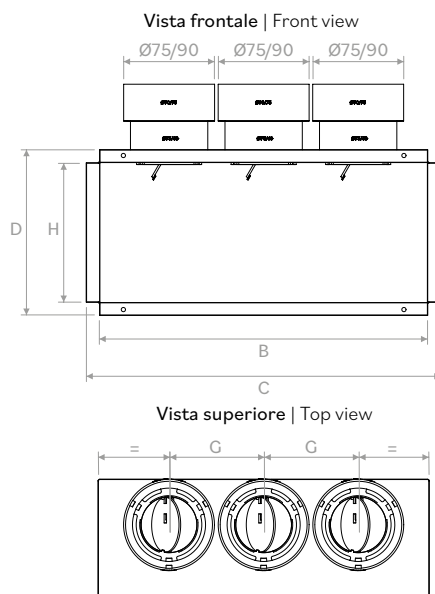

PLUGVMPB0200100

	A	B	C	D	E	F	H
mm	125	197	225	125	82	25	98

PLUGVMPB0250100

	A	B	C	D	E	F	G	H
mm	125	247	275	125	82	25	100	98

PLUGVMPB

DISEGNI | DRAWINGS

PLUGVMPB0350150

Vista laterale | Lateral view A-A

	A	B	C	D	E	F	G	H
mm	125	347	375	175	82	25	100	148

APPLICAZIONI | APPLICATIONS

PERDITE DI CARICO | PRESSURE DROP

200x100

250x100

350x150

CODICI | CODES

Modello | Model

PLUGPVMPB (200x100)

PLUGPVMPB (250x100)

PLUGPVMPB (350x150)