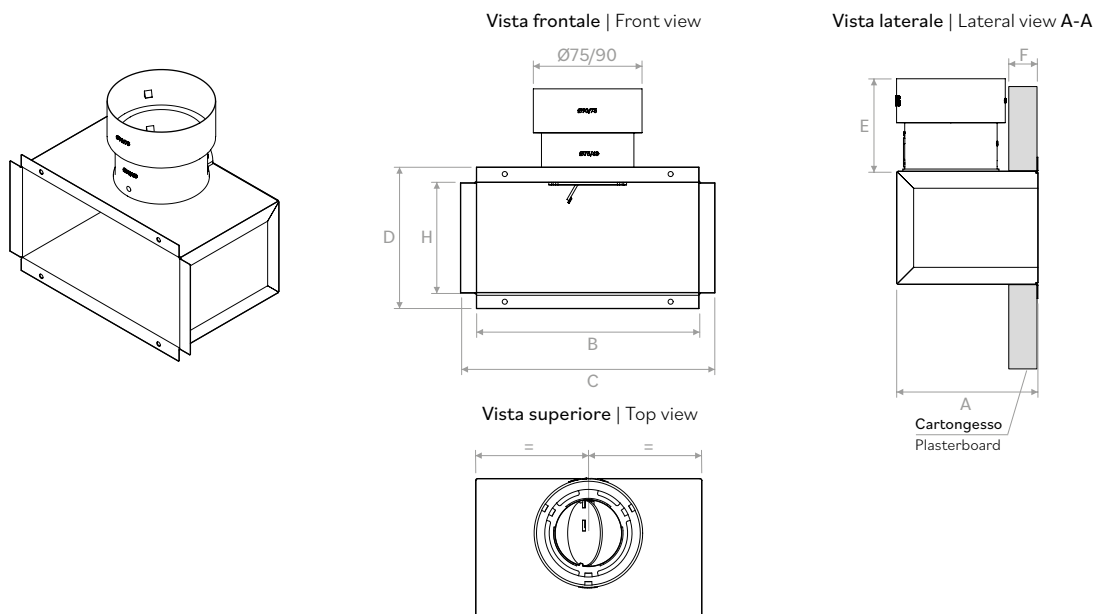

PLUGVMPB

Descrizione: plenum per installazione su parete in cartongesso in acciaio verniciato nero con stacchi in plastica (tipo PLUGS).

Description: plenum for wall-mounted plasterboard installation in steel black painted with plastic spigots (PLUGS type).

PLUGVMPB0200100

	A	B	C	D	E	F	H
mm	125	197	225	125	82	25	98

PLUGVMPB0250100

	A	B	C	D	E	F	G	H
mm	125	247	275	125	82	25	100	98

PLUGVMPB

DISEGNI | DRAWINGS

PLUGVMPB0350150

Vista laterale | Lateral view A-A

	A	B	C	D	E	F	G	H
mm	125	347	375	175	82	25	100	148

APPLICAZIONI | APPLICATIONS

PERDITE DI CARICO | PRESSURE DROP

200x100

250x100

350x150

CODICI | CODES

Modello | Model

PLUGPVMPB (200x100)

PLUGPVMPB (250x100)

PLUGPVMPB (350x150)