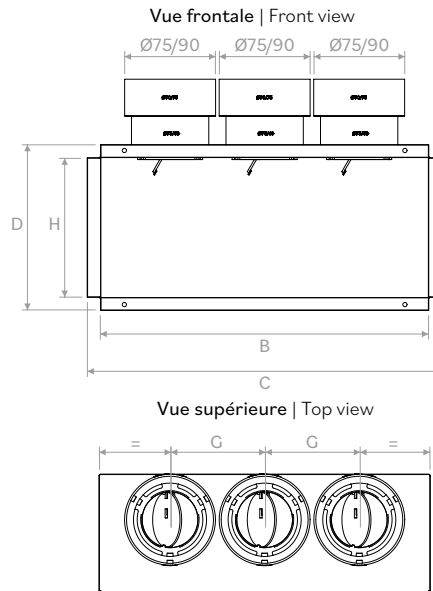

PLUGVMPB0200100

	A	B	C	D	E	F	H
mm	125	197	225	125	82	25	98

PLUGVMPB0250100

	A	B	C	D	E	F	G	H
mm	125	247	275	125	82	25	100	98

PLUGVMPB

DESSINS | DRAWINGS

PLUGVMPB0350150

Vue latérale | Lateral view A-A

	A	B	C	D	E	F	G	H
mm	125	347	375	175	82	25	100	148

APPLICATIONS | APPLICATIONS

PERTES DE CHARGE | PRESSURE DROP

200x100

250x100

350x150

CODES | CODES

Modèle | Model

PLUGPVMPB (200x100)

PLUGPVMPB (250x100)

PLUGPVMPB (350x150)