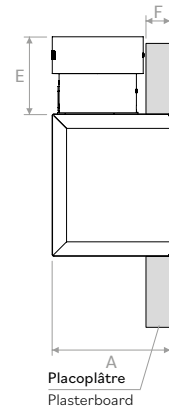

PLUGVMPB0200100

	A	B	C	D	E	F	H
mm	125	197	225	125	82	25	98

PLUGVMPB0250100

	A	B	C	D	E	F	G	H
mm	125	247	275	125	82	25	100	98

PLUGVMPB

DESSINS | DRAWINGS

PLUGVMPB0350150

Vue latérale | Lateral view A-A

	A	B	C	D	E	F	G	H
mm	125	347	375	175	82	25	100	148

APPLICATIONS | APPLICATIONS

PERTES DE CHARGE | PRESSURE DROP

200x100

250x100

350x150

CODES | CODES

Modèle | Model

PLUGPVMPB (200x100)

PLUGPVMPB (250x100)

PLUGPVMPB (350x150)