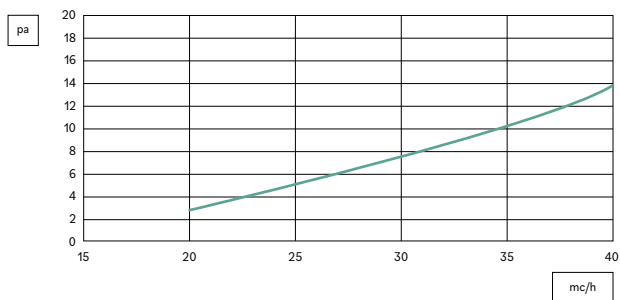

PERTES DE CHARGE | PRESSURE DROP

200x100