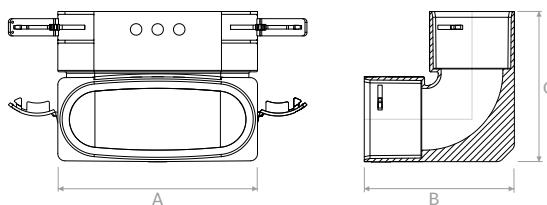

TVMN004

Connettore per tubo ovale 132x52.
Connector for oval hose 132x52.

Modello | Model		A	B
TVMN004	mm	140	60

TVMN005

curva 90° verticale per tubo ovale 132x52.
Elbow 90° vertical for oval hose 132x52.

Modello | Model		A	B	C
TVMN005	mm	139	104	104

TVMN006

Curva 90° orizzontale per tubo ovale 132x52.
Elbow 90° horizontal for oval hose 132x52.

Modello | Model		A	B	C	D
TVMN006	mm	120	120	190	59