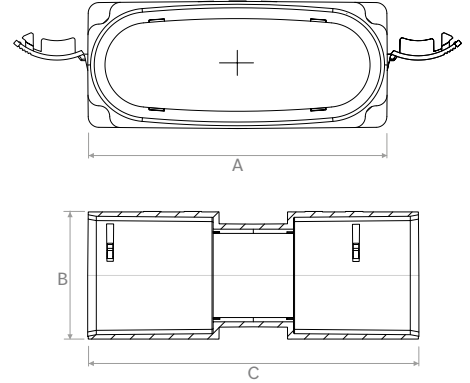

ACCESSORI OVALI | OVAL ACCESSORIES

TVMN007

Connettore per tubo ovale 132x52.
Connector for oval hose 132x52.

Modello | Model		A	B	C
TVMN007	mm	139	59	154

TVMN008

Raccordo valvola Ø125 tubo ovale 132x52 a 90°.
Valve connection Ø125 oval hose 132x52 at 90°.

Modello | Model		A	B	C	D
TVMN008	mm	139	125	184	324

TVMN009

Guarnizione di ricambio per tubo ovale 132x52.
Replacement gasket for oval hose 132x52.

Modello | Model		A	B
TVMN009	mm	122	44