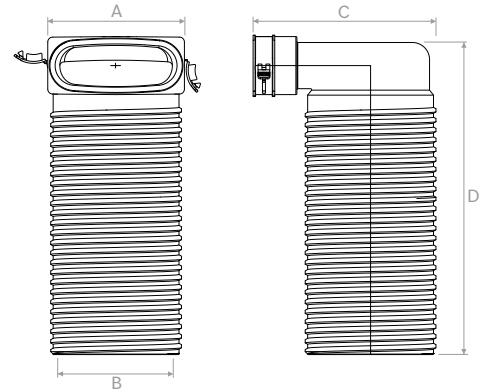

### TVMN007

Connettore per tubo ovale 132x52.  
Connector for oval hose 132x52.

Modello   Model		A	B	C
<b>TVMN007</b>	mm	139	59	154

### TVMN008

Raccordo valvola Ø125 tubo ovale 132x52 a 90°.  
Valve connection Ø125 oval hose 132x52 at 90°.

Modello   Model		A	B	C	D
<b>TVMN008</b>	mm	139	125	184	324