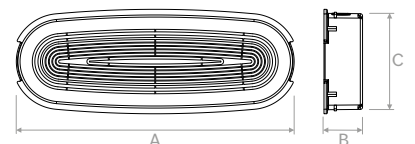

TVMN003

Regolatore portata canale ovale 132x52.
Air flow regulator oval hose 132x52.

Modello | Model		A	B	C
TVMN003	mm	123	17	42