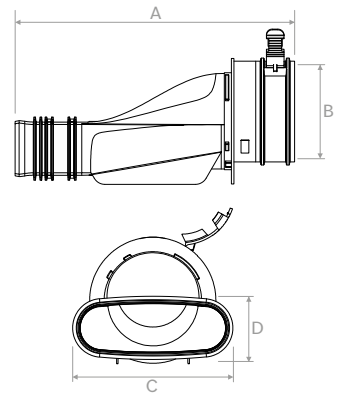

### TVMN001

Tubo flessibile ovale 132x52 L = 20m blu.  
Flex oval hose 132x52 L = 20m blue.

Modello   Model		A	B	C	D
<b>TVMN001</b>	mm	122	133	44	55

### TVMN002

Adattatore ovale 132x52 circolare Ø75/90.  
Adapter oval 132x52 circular Ø75/90.

Modello   Model		A	B	C	D
<b>TVMN00275</b>	mm	231	Ø 75	122	44
<b>TVMN00290</b>	mm	233	Ø 92	122	44