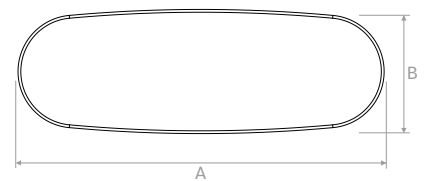

TVMN009

Guarnizione di ricambio per tubo ovale 132x52.
Replacement gasket for oval hose 132x52.

Modello | Model		A	B
TVMN009	mm	122	44