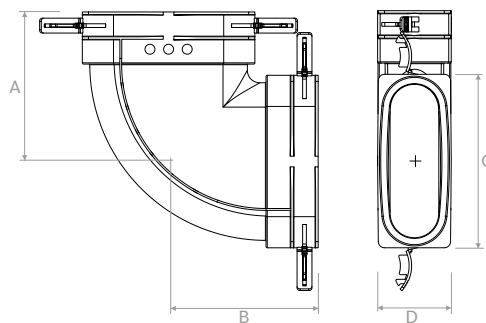

## TVMN005

curva 90° verticale per tubo ovale 132x52.  
Elbow 90° vertical for oval hose 132x52.

Modello   Model		A	B	C
<b>TVMN005</b>	mm	139	104	104

## TVMN006

Curva 90° orizzontale per tubo ovale 132x52.  
Elbow 90° horizontal for oval hose 132x52.

Modello   Model		A	B	C	D
<b>TVMN006</b>	mm	120	120	190	59