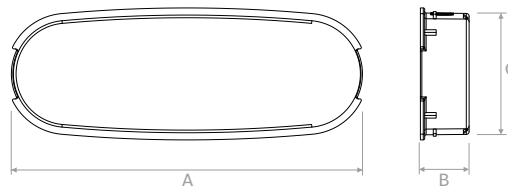

TVMN010

Tappo per tubo ovale 132x52.
Cap for hoval hose 132x52.

Modello | Model		A	B	C
TVMN010	mm	123	17	45

ACCESSORI SPIRO | SPIRO ACCESSORIES

TS

Tubo spiro lamiera zincata.
Galvanized sheet spiro duct.

Materiale disponibile su listino Brofer diffusione aria.
Material available on Brofer air diffusion price list.