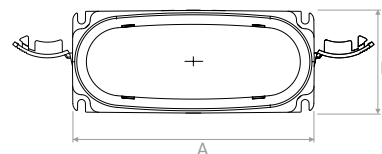

TVMN004

Connettore per tubo ovale 132x52.
Connector for oval hose 132x52.

Modello | Model		A	B
TVMN004	mm	140	60

TVMN005

curva 90° verticale per tubo ovale 132x52.
Elbow 90° vertical for oval hose 132x52.

Modello | Model		A	B	C
TVMN005	mm	139	104	104

TVMN006

Curva 90° orizzontale per tubo ovale 132x52.
Elbow 90° horizontal for oval hose 132x52.

Modello | Model		A	B	C	D
TVMN006	mm	120	120	190	59