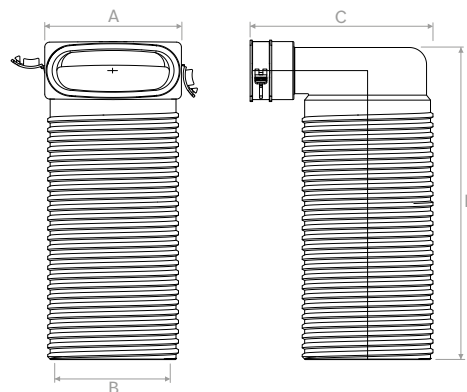

Model Model		A	B	C	€ bucată piece
TVMN005	mm	139	104	104	-

TVMN006

Cot orizontal 90° pentru tub oval 132x52.
Elbow 90° horizontal for oval hose 132x52.

Model Model		A	B	C	D	€ bucată piece
TVMN006	mm	120	120	190	59	-

ACCESORII OVAL | OVAL ACCESSORIES

TVMN007

Conector pentru tub oval 132x52.
Connector for oval hose 132x52.

Model Model		A	B	C	€ bucată piece
TVMN007	mm	139	59	154	-

TVMN008

Conexiune valvă Ø125 tub oval 132x52 la 90°.
Valve connection Ø125 oval hose 132x52 at 90°.

Model Model		A	B	C	D	€ bucată piece
TVMN008	mm	139	125	184	324	-

TVMN009

Garnitură de schimb tub oval 132x52.
Replacement gasket for oval hose 132x52.

Model Model		A	B	€ bucată piece
TVMN009	mm	122	44	-

TVMN010