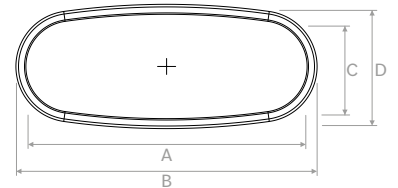

Model Model		A	B	C	D	€ bucată piece
PVMSO003	mm	318	287	125	86,4	-

ACCESORII OVAL | OVAL ACCESSORIES

TVMN001

Tub oval flexibil 132x52 L = 20m albastru.
Flex oval hose 132x52 L = 20m blue.

Model Model		A	B	C	D	€ meter meter
TVMN001	mm	122	133	44	55	-

TVMN002

Adapter oval 132x52 circular Ø75/90.
Adapter oval 132x52 circular Ø75/90.

Model Model		A	B	C	D	€ bucată piece
TVMN00275	mm	231	Ø 75	122	44	-
TVMN00290	mm	233	Ø 92	122	44	-

TVMN003

Dispozitiv reglaj debit tubulatură ovală 132x52.
Air flow regulator oval hose 132x52.

Model Model		A	B	C	€ bucată piece
TVMN003	mm	123	17	42	-

TVMN004

Conector pentru tub oval 132x52.
Connector for oval hose 132x52.

Model Model		A	B	€ bucată piece
TVMN004	mm	140	60	-

TVMN005

Cot vertical 90° pentru tub oval 132x52.
Elbow 90° vertical for oval hose 132x52.

Model Model		A	B	C	€ bucată piece
TVMN005	mm	139	104	104	-

TVMN006

Cot orizontal 90° pentru tub oval 132x52.
Elbow 90° horizontal for oval hose 132x52.

Model Model		A	B	C	D	€ bucată piece
TVMN006	mm	120	120	190	59	-