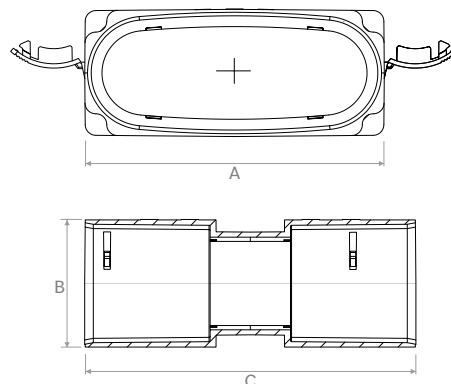

Model Model		A	B	C	€ bucată piece
TVMN003	mm	123	17	42	-

TVMN004

Conector pentru tub oval 132x52.
Connector for oval hose 132x52.

Model Model		A	B	€ bucată piece
TVMN004	mm	140	60	-

TVMN005

Cot vertical 90° pentru tub oval 132x52.
Elbow 90° vertical for oval hose 132x52.

Model Model		A	B	C	€ bucată piece
TVMN005	mm	139	104	104	-

TVMN006

Cot orizontal 90° pentru tub oval 132x52.
Elbow 90° horizontal for oval hose 132x52.

Model Model		A	B	C	D	€ bucată piece
TVMN006	mm	120	120	190	59	-

ACCESORII OVAL | OVAL ACCESSORIES

TVMN007

Conector pentru tub oval 132x52.
Connector for oval hose 132x52.

Model Model		A	B	C	€ bucată piece
TVMN007	mm	139	59	154	-

TVMN008

Conexiune valvă Ø125 tub oval 132x52 la 90°.
Valve connection Ø125 oval hose 132x52 at 90°.