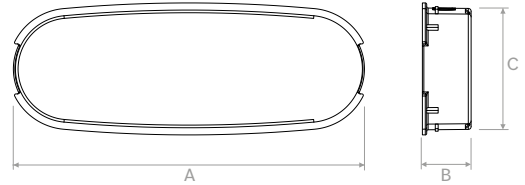

Model Model		A	B	C	€ bucată piece
TVMN005	mm	139	104	104	-

TVMN006

Cot orizontal 90° pentru tub oval 132x52.
Elbow 90° horizontal for oval hose 132x52.

Model Model		A	B	C	D	€ bucată piece
TVMN006	mm	120	120	190	59	-

ACCESORII OVAL | OVAL ACCESSORIES

TVMN007

Conector pentru tub oval 132x52.
Connector for oval hose 132x52.

Model Model		A	B	C	€ bucată piece
TVMN007	mm	139	59	154	-

TVMN008

Conexiune valvă Ø125 tub oval 132x52 la 90°.
Valve connection Ø125 oval hose 132x52 at 90°.

Model Model		A	B	C	D	€ bucată piece
TVMN008	mm	139	125	184	324	-

TVMN009

Garnitură de schimb tub oval 132x52.
Replacement gasket for oval hose 132x52.

Model Model		A	B	€ bucată piece
TVMN009	mm	122	44	-

TVMN010

Capac pentru tub oval 132x52.
Cap for hoval hose 132x52.

Model Model		A	B	C	€ meter meter
TVMN010	mm	123	17	45	-

ACCESORII SPIRO | SPIRO ACCESSORIES

TS

Tub spiro din oțel galvanizat.
Galvanized sheet spiro duct.