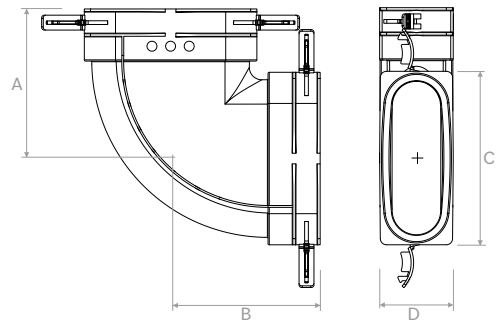

TVMN002

Adapter oval 132x52 circular Ø75/90.
Adapter oval 132x52 circular Ø75/90.

Model Model		A	B	C	D	€ bucată piece
TVMN00275	mm	231	Ø 75	122	44	-
TVMN00290	mm	233	Ø 92	122	44	-

TVMN003

Dispozitiv reglaj debit tubulatură ovală 132x52.
Air flow regulator oval hose 132x52.

Model Model		A	B	C	€ bucată piece
TVMN003	mm	123	17	42	-

TVMN004

Conector pentru tub oval 132x52.
Connector for oval hose 132x52.

Model Model		A	B	€ bucată piece
TVMN004	mm	140	60	-

TVMN005

Cot vertical 90° pentru tub oval 132x52.
Elbow 90° vertical for oval hose 132x52.

Model Model		A	B	C	€ bucată piece
TVMN005	mm	139	104	104	-

TVMN006

Cot orizontal 90° pentru tub oval 132x52.
Elbow 90° horizontal for oval hose 132x52.

Model Model		A	B	C	D	€ bucată piece
TVMN006	mm	120	120	190	59	-

ACCESORII OVAL | OVAL ACCESSORIES

TVMN007

Conector pentru tub oval 132x52.
Connector for oval hose 132x52.

Model Model		A	B	C	€ bucată piece
TVMN007	mm	139	59	154	-

TVMN008

Conexiune valvă Ø125 tub oval 132x52 la 90°.
Valve connection Ø125 oval hose 132x52 at 90°.