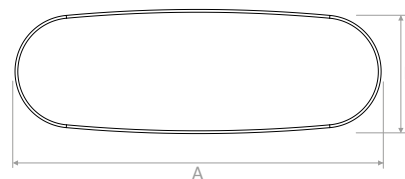

Model Model		A	B	C	€ bucată piece
TVMN005	mm	139	104	104	-

TVMN006

Cot orizontal 90° pentru tub oval 132x52.
Elbow 90° horizontal for oval hose 132x52.

Model Model		A	B	C	D	€ bucată piece
TVMN006	mm	120	120	190	59	-

ACCESORII OVAL | OVAL ACCESSORIES

TVMN007

Conector pentru tub oval 132x52.
Connector for oval hose 132x52.

Model Model		A	B	C	€ bucată piece
TVMN007	mm	139	59	154	-

TVMN008

Conexiune valvă Ø125 tub oval 132x52 la 90°.
Valve connection Ø125 oval hose 132x52 at 90°.

Model Model		A	B	C	D	€ bucată piece
TVMN008	mm	139	125	184	324	-

TVMN009

Garnitură de schimb tub oval 132x52.
Replacement gasket for oval hose 132x52.

Model Model		A	B	€ bucată piece
TVMN009	mm	122	44	-

TVMN010

Capac pentru tub oval 132x52.
Cap for hoval hose 132x52.

Model Model		A	B	C	€ meter meter
TVMN010	mm	123	17	45	-

ACCESORII SPIRO | SPIRO ACCESSORIES

TS

Tub spiro din oțel galvanizat.
Galvanized sheet spiro duct.