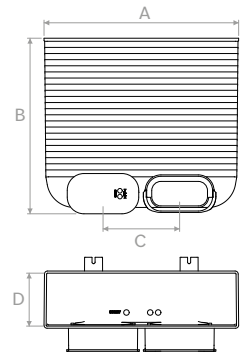

Model Model		A	B	C	D	€ pachet package
TVMSO007	mm	109±0,4	37	112,4±0,3	58	-

TVMSO008

Piesă reglaj debit pentru tub oval TVMSO (pachet 10 pcs.).
Flow regulator for oval hose TVMSO (package 10 pcs.).

Model Model		A	B	C	€ pachet package
TVMSO008	mm	97,3	60,4	46,3	-

TVMSO009

Capac pentru tub oval 102x50.
Cap for oval hose 102x50.

Model Model		A	B	C	€ bucată piece
TVMSO009	mm	116,7	65,7	20	-

PVMSO003

Adaptor pentru grilă rectangulară + 1 capat cu 2 x conexiuni laterale la tub semi-oval 102x50 / antistatic și antibacterian.
Adapter for rectangular grille + 1 cap - 2 x side connection for semi-oval hose 102x50 / antistatic and antibacterial.

Model Model		A	B	C	D	€ bucată piece
PVMSO003	mm	318	287	125	86,4	-

ACCESORII OVAL | OVAL ACCESSORIES

TVMN001

Tub oval flexibil 132x52 L = 20m albastru.
Flex oval hose 132x52 L = 20m blue.

Model Model		A	B	C	D	€ meter meter
TVMN001	mm	122	133	44	55	-

TVMN002

Adapter oval 132x52 circular Ø75/90.
Adapter oval 132x52 circular Ø75/90.

Model Model		A	B	C	D	€ bucată piece
TVMN00275	mm	231	Ø 75	122	44	-
TVMN00290	mm	233	Ø 92	122	44	-

TVMN003

Dispozitiv reglaj debit tubulatură ovală 132x52.
Air flow regulator oval hose 132x52.