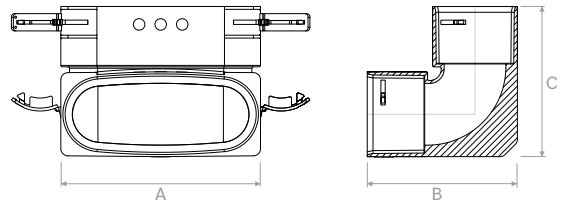

TVMN002

Adapter oval 132x52 circular Ø75/90.
Adapter oval 132x52 circular Ø75/90.

Model Model		A	B	C	D	€ bucată piece
TVMN00275	mm	231	Ø 75	122	44	-
TVMN00290	mm	233	Ø 92	122	44	-

TVMN003

Dispozitiv reglaj debit tubulatură ovală 132x52.
Air flow regulator oval hose 132x52.

Model Model		A	B	C	€ bucată piece
TVMN003	mm	123	17	42	-

TVMN004

Conector pentru tub oval 132x52.
Connector for oval hose 132x52.

Model Model		A	B	€ bucată piece
TVMN004	mm	140	60	-

TVMN005

Cot vertical 90° pentru tub oval 132x52.
Elbow 90° vertical for oval hose 132x52.

Model Model		A	B	C	€ bucată piece
TVMN005	mm	139	104	104	-

TVMN006

Cot orizontal 90° pentru tub oval 132x52.
Elbow 90° horizontal for oval hose 132x52.

Model Model		A	B	C	D	€ bucată piece
TVMN006	mm	120	120	190	59	-