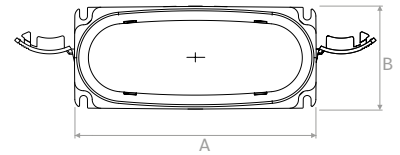

Model Model		A	B	C	D	€ bucată piece
PVMSO003	mm	318	287	125	86,4	-

ACCESORII OVAL | OVAL ACCESSORIES

TVMN001

Tub oval flexibil 132x52 L = 20m albastru.
Flex oval hose 132x52 L = 20m blue.

Model Model		A	B	C	D	€ meter meter
TVMN001	mm	122	133	44	55	-

TVMN002

Adapter oval 132x52 circular Ø75/90.
Adapter oval 132x52 circular Ø75/90.

Model Model		A	B	C	D	€ bucată piece
TVMN00275	mm	231	Ø 75	122	44	-
TVMN00290	mm	233	Ø 92	122	44	-

TVMN003

Dispozitiv reglaj debit tubulatură ovală 132x52.
Air flow regulator oval hose 132x52.

Model Model		A	B	C	€ bucată piece
TVMN003	mm	123	17	42	-

TVMN004

Conector pentru tub oval 132x52.
Connector for oval hose 132x52.

Model Model		A	B	€ bucată piece
TVMN004	mm	140	60	-

TVMN005

Cot vertical 90° pentru tub oval 132x52.
Elbow 90° vertical for oval hose 132x52.

Model Model		A	B	C	€ bucată piece
TVMN005	mm	139	104	104	-

TVMN006

Cot orizontal 90° pentru tub oval 132x52.
Elbow 90° horizontal for oval hose 132x52.

Model Model		A	B	C	D	€ bucată piece
TVMN006	mm	120	120	190	59	-