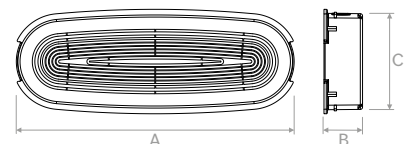

TVMN002

Adapter oval 132x52 circular Ø75/90.
Adapter oval 132x52 circular Ø75/90.

Model Model		A	B	C	D	€ bucată piece
TVMN00275	mm	231	Ø 75	122	44	-
TVMN00290	mm	233	Ø 92	122	44	-

TVMN003

Dispozitiv reglaj debit tubulatură ovală 132x52.
Air flow regulator oval hose 132x52.

Model Model		A	B	C	€ bucată piece
TVMN003	mm	123	17	42	-

TVMN004

Conector pentru tub oval 132x52.
Connector for oval hose 132x52.

Model Model		A	B	€ bucată piece
TVMN004	mm	140	60	-

TVMN005

Cot vertical 90° pentru tub oval 132x52.
Elbow 90° vertical for oval hose 132x52.

Model Model		A	B	C	€ bucată piece
TVMN005	mm	139	104	104	-

TVMN006

Cot orizontal 90° pentru tub oval 132x52.
Elbow 90° horizontal for oval hose 132x52.

Model Model		A	B	C	D	€ bucată piece
TVMN006	mm	120	120	190	59	-