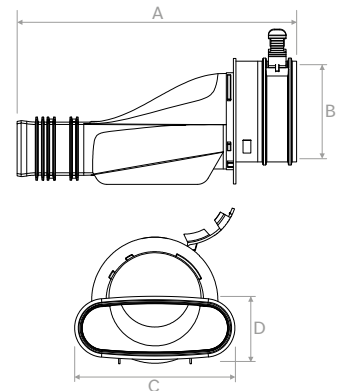

Model Model		A	B	C	D	€ bucată piece
PVMSO003	mm	318	287	125	86,4	-

ACCESORII OVAL | OVAL ACCESSORIES

TVMN001

Tub oval flexibil 132x52 L = 20m albastru.
Flex oval hose 132x52 L = 20m blue.

Model Model		A	B	C	D	€ meter meter
TVMN001	mm	122	133	44	55	-

TVMN002

Adapter oval 132x52 circular Ø75/90.
Adapter oval 132x52 circular Ø75/90.

Model Model		A	B	C	D	€ bucată piece
TVMN00275	mm	231	Ø 75	122	44	-
TVMN00290	mm	233	Ø 92	122	44	-

TVMN003

Dispozitiv reglaj debit tubulatură ovală 132x52.
Air flow regulator oval hose 132x52.

Model Model		A	B	C	€ bucată piece
TVMN003	mm	123	17	42	-

TVMN004

Conector pentru tub oval 132x52.
Connector for oval hose 132x52.

Model Model		A	B	€ bucată piece
TVMN004	mm	140	60	-

TVMN005

Cot vertical 90° pentru tub oval 132x52.
Elbow 90° vertical for oval hose 132x52.

Model Model		A	B	C	€ bucată piece
TVMN005	mm	139	104	104	-

TVMN006

Cot orizontal 90° pentru tub oval 132x52.
Elbow 90° horizontal for oval hose 132x52.

Model Model		A	B	C	D	€ bucată piece
TVMN006	mm	120	120	190	59	-