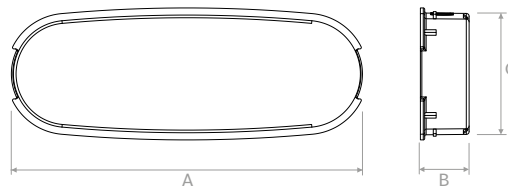

### TVMN010

Capac pentru tub oval 132x52.  
Cap for hoval hose 132x52.

| Model   Model  |    | A   | B  | C  | € meter   meter |
|----------------|----|-----|----|----|-----------------|
| <b>TVMN010</b> | mm | 123 | 17 | 45 | -               |