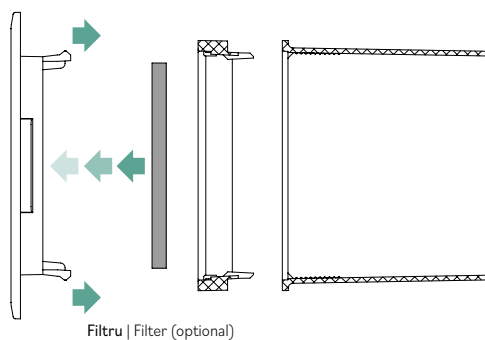

MONTAJ CU CLIPSURI | FITTING WITH CLIPS

Filtru | Filter (optional)

Eficiență G2 ISO COARSE > 45 % filtru FTRGALAXY | G2 ISO COARSE > 45 % efficiency filter FTRGALAXY

Model | Model

FTRGALAXY